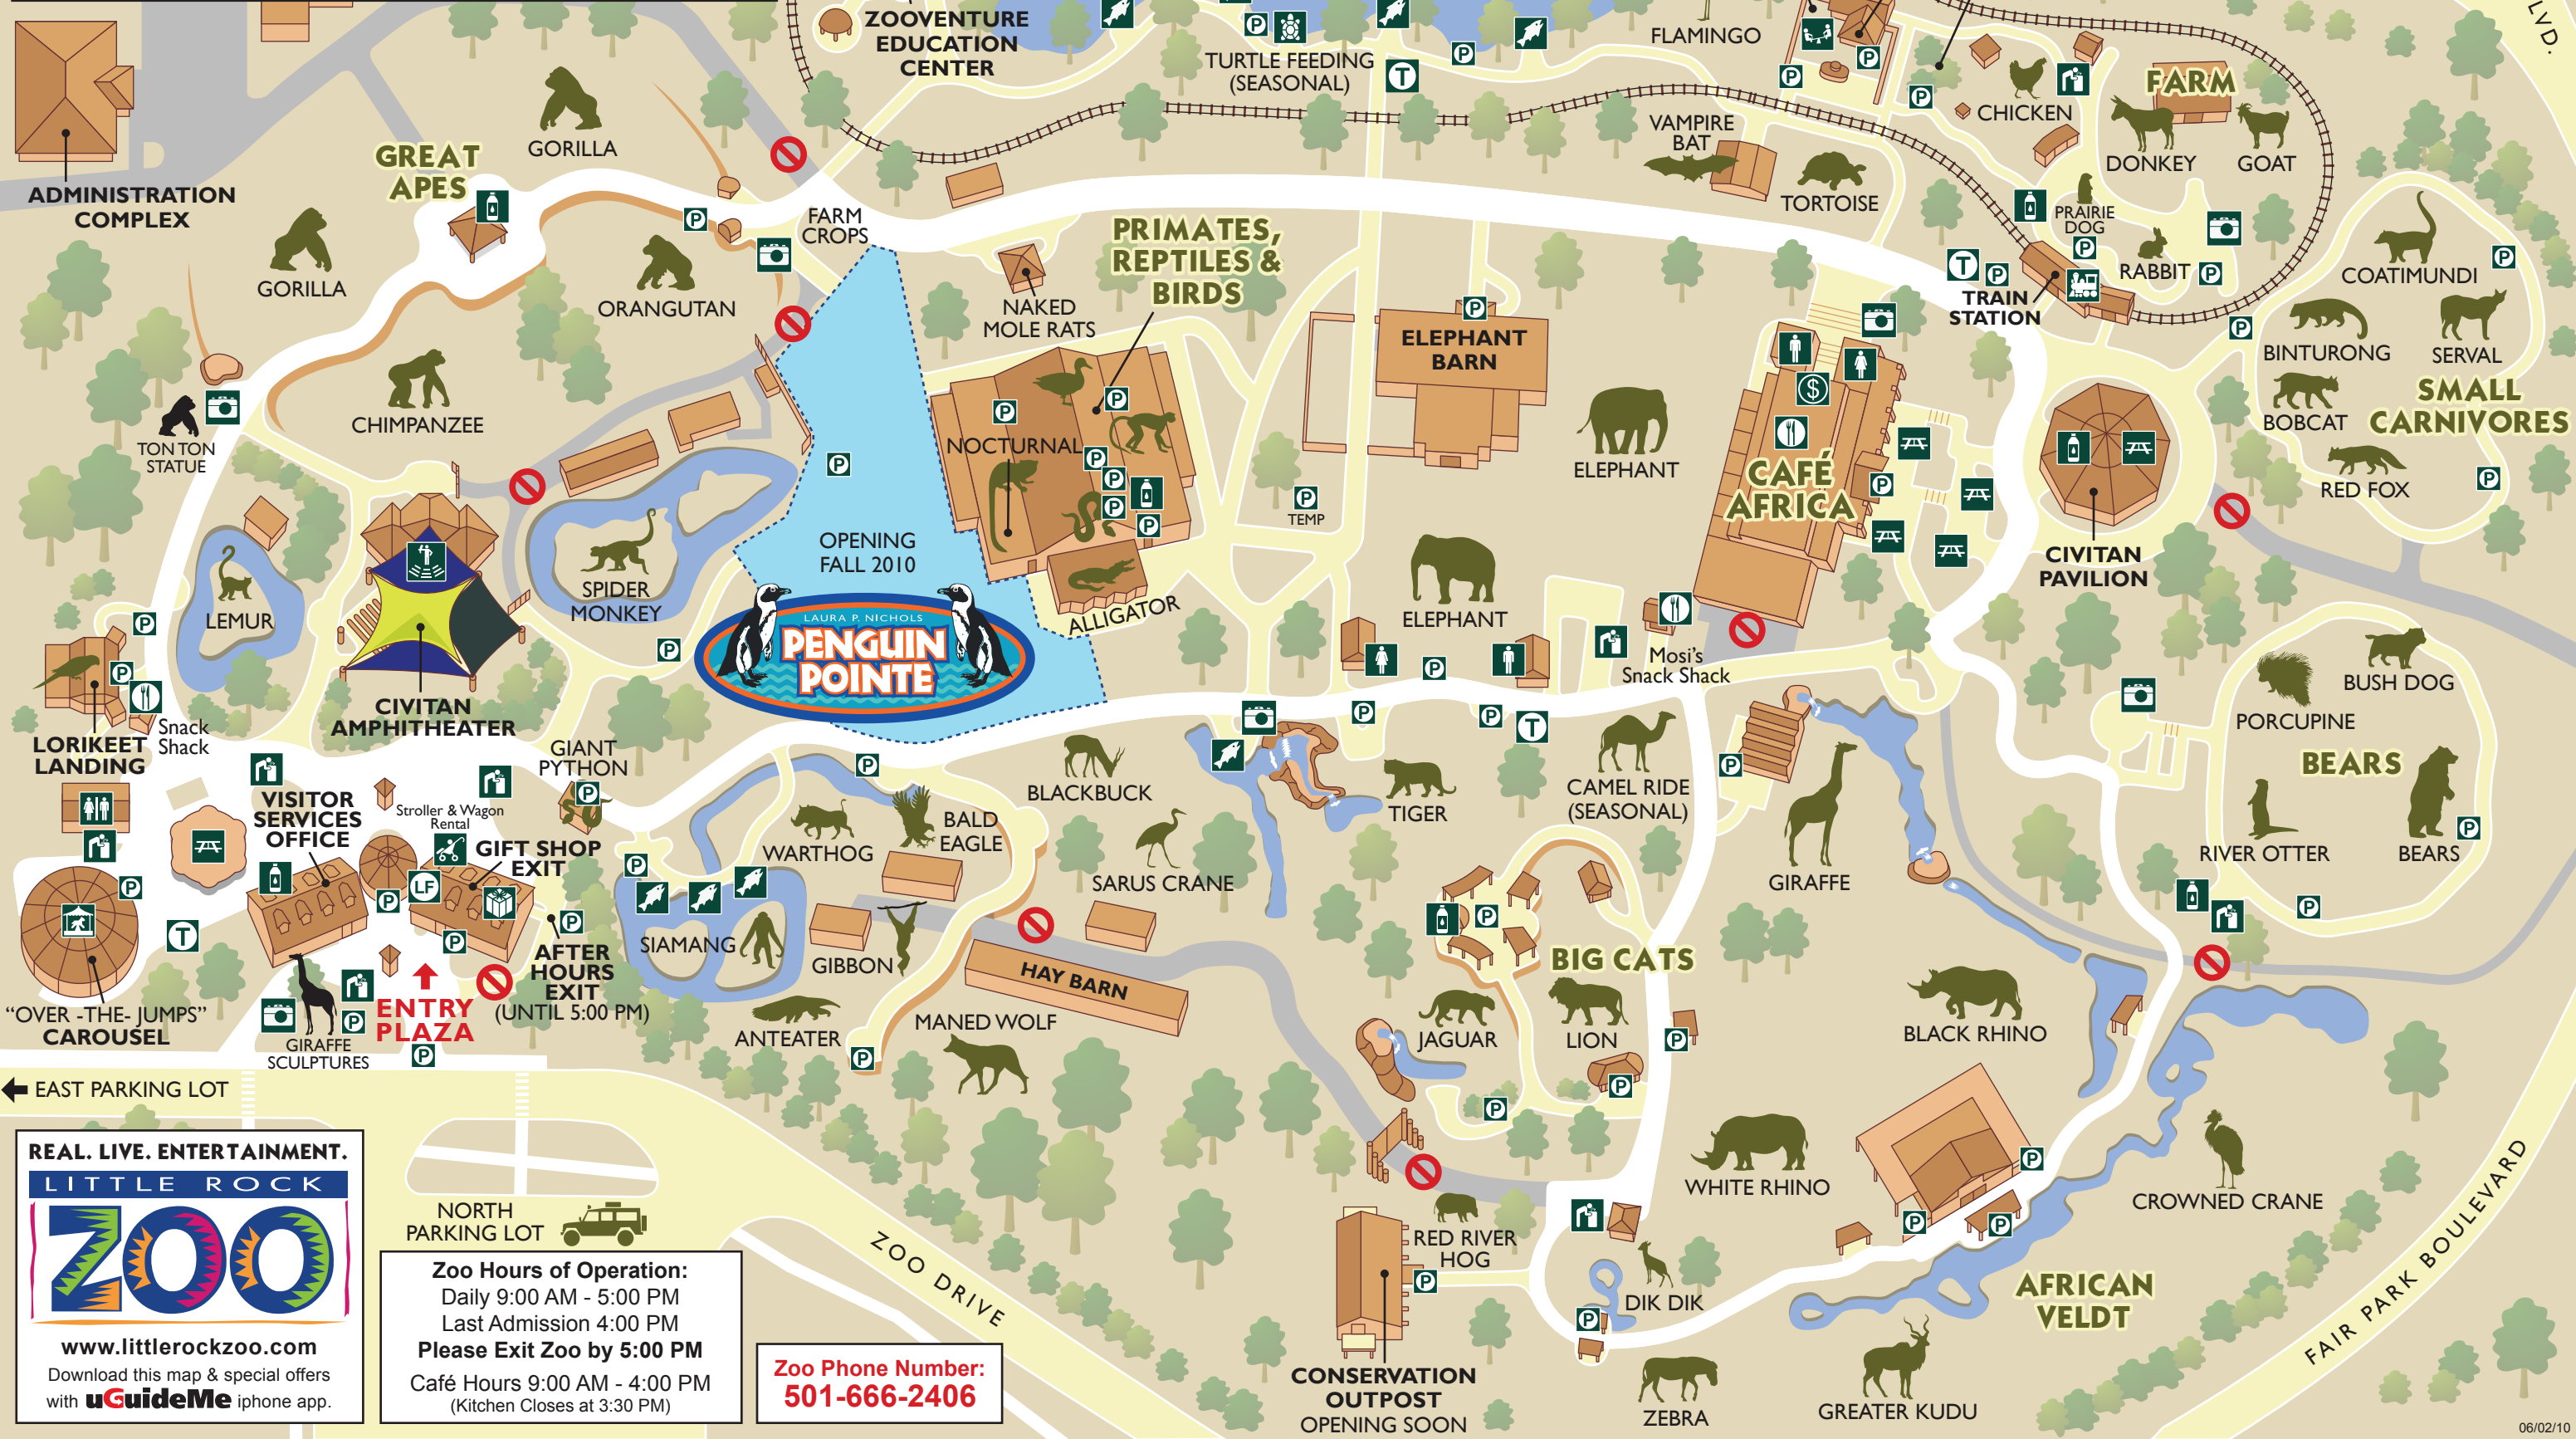

- DRINKING FOUNTAIN
- RESTROOMS
- CONCESSIONS
- LOST AND FOUND
- ATM (inside Café Africa)
- VENDING
- TOKEN MACHINE
- FISH FEEDING
- PHOTO OP
- POETRY
- ZOO STAFF ONLY

**REAL. LIVE. ENTERTAINMENT.**  
**LITTLE ROCK ZOO**  
[www.littlerockzoo.com](http://www.littlerockzoo.com)  
 Download this map & special offers with **uGuideMe** iPhone app.

**Zoo Hours of Operation:**  
 Daily 9:00 AM - 5:00 PM  
 Last Admission 4:00 PM  
**Please Exit Zoo by 5:00 PM**  
 Café Hours 9:00 AM - 4:00 PM  
 (Kitchen Closes at 3:30 PM)

**Zoo Phone Number:**  
**501-666-2406**